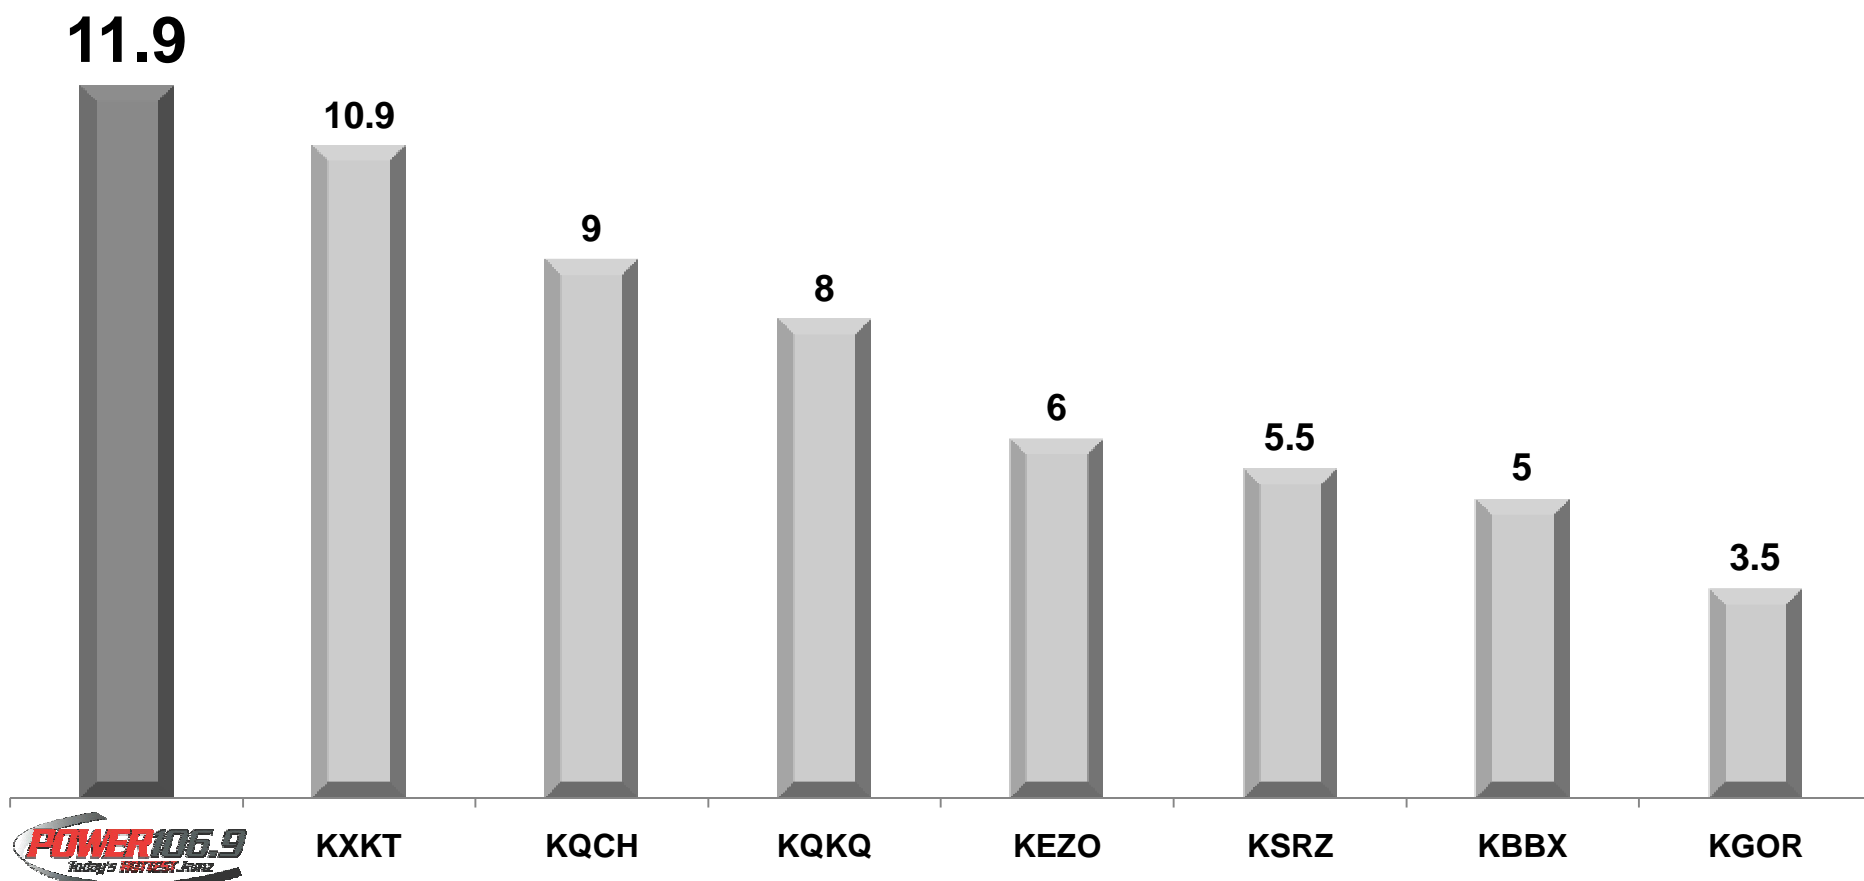

Powerful. Personality.
#1 Radio Station with
Young Adults 18-34!

Omaha-Council Bluffs Arbitron; Metro; WI10; A18-34; M-SU 6A-12M; AQH Share Ranker